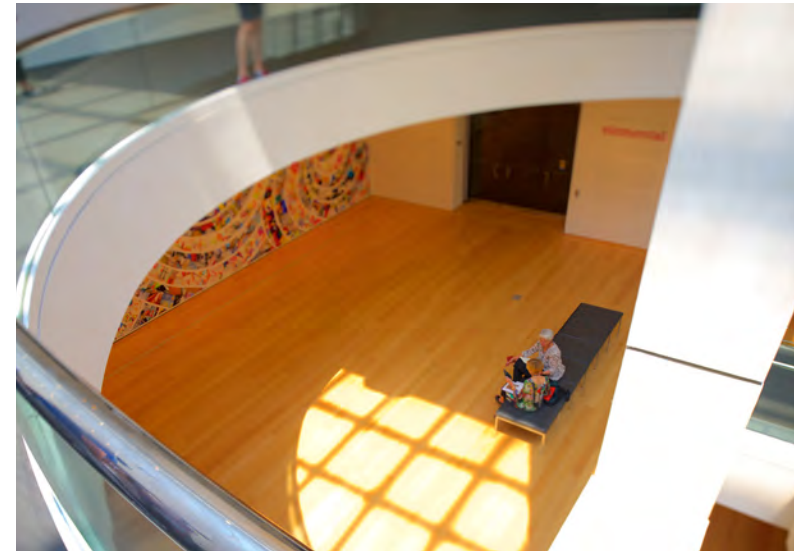

Andy Shelter

Architectural, Landscape and Aerial Photography

Exteriors

Interiors

Cityscapes and Landscapes

Aerial

Exteriors

Interiors

Cityscapes & Landscapes

Golden Hour

Aerial

AndyShelter.com
Swarthmore, PA

484-326-9344
andy@AndyShelter.com